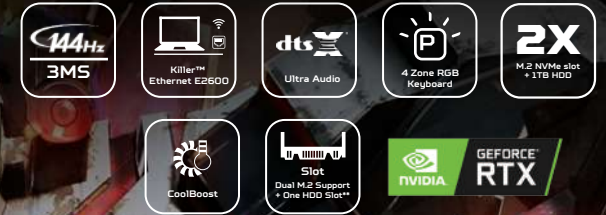

DISTINCTIVE PRESENCE

NEW NITRO 5 (AN515-57)

Pre-installed with Microsoft Office Home & Student 2021

	CPU	OS	STORAGE	MEMORY	GRAPHIC	CONNECTION	DISPLAY
Nitro 5 (AN515-57)	Intel® Core™ i9-11900H (24MB Cache, Up To 4.80 Ghz)	Windows 11 Home + OHS 2021	512GB NVMe SSD	1 x 16GB DDR4	RTX 3060 6GB of GDDR6	Killer™ Wi-Fi 6 AX 1650i & Bluetooth 5.1	15.6" QHD 165Hz
Nitro 5 (AN515-57)	Intel® Core™ i9-11900H (24MB Cache, Up To 4.80 Ghz)	Windows 11 Home + OHS 2021	512GB NVMe SSD	1 x 16GB DDR4	RTX 3060 6GB of GDDR6	Killer™ Wi-Fi 6 AX 1650i & Bluetooth 5.1	15.6" FHD, 144Hz
Nitro 5 (AN515-57)	Intel® Core™ i7-11800H (24MB Cache, Up To 4.60 Ghz)	Windows 11 Home + OHS 2021	512GB NVMe SSD	1 x 16GB DDR4	RTX 3060 6GB of GDDR6	Killer™ Wi-Fi 6 AX 1650i & Bluetooth 5.1	15.6" FHD, 144Hz
Nitro 5 (AN515-57)	Intel® Core™ i7-11800H (24MB Cache, Up To 4.60 Ghz)	Windows 11 Home + OHS 2021	512GB NVMe SSD	1 x 16GB DDR4	RTX 3050Ti 4GB of GDDR6	Killer™ Wi-Fi 6 AX 1650i & Bluetooth 5.1	15.6" FHD, 144Hz
Nitro 5 (AN515-57)	Intel® Core™ i5-11400H (12MB Cache, Up To 4.50 Ghz)	Windows 11 Home + OHS 2021	512GB NVMe SSD	1 x 8GB DDR4	RTX3050Ti 4GB of GDDR6	Killer™ Wi-Fi 6 AX 1650i & Bluetooth 5.1	15.6" FHD, 144Hz
Nitro 5 (AN515-57)	Intel® Core™ i7-11800H (24MB Cache, Up To 4.60 Ghz)	Windows 11 Home + OHS 2021	512GB NVMe SSD	1 x 16GB DDR4	RTX 3050 4GB of GDDR6	Killer™ Wi-Fi 6 AX 1650i & Bluetooth 5.1	15.6" FHD, 144Hz
Nitro 5 (AN515-57)	Intel® Core™ i5-11400H (12MB Cache, Up To 4.50 Ghz)	Windows 11 Home + OHS 2021	512GB NVMe SSD	1 x 8GB DDR4	RTX 3050 4GB of GDDR6	Killer™ Wi-Fi 6 AX 1650i & Bluetooth 5.1	15.6" FHD, 144Hz
Nitro 5 (AN515-57)	Intel® Core™ i5-11400H (12MB Cache, Up To 4.50 Ghz)	Windows 11 Home + OHS 2021	512GB NVMe SSD	1 x 8GB DDR4	GTX 1650 4GB of GDDR6	Killer™ Wi-Fi 6 AX 1650i & Bluetooth 5.1	15.6" FHD, 144Hz
Nitro 5 (AN515-56)	Intel® Core™ i5-11300H (8MB Cache, Up To 4.40 Ghz)	Windows 11 Home + OHS 2021	512GB NVMe SSD	1 x 8GB DDR4	GTX 1650 4GB of GDDR6	Killer™ Wi-Fi 6 AX 1650i & Bluetooth 5.1	15.6" FHD, 144Hz

Intel® Core™ i9 processor